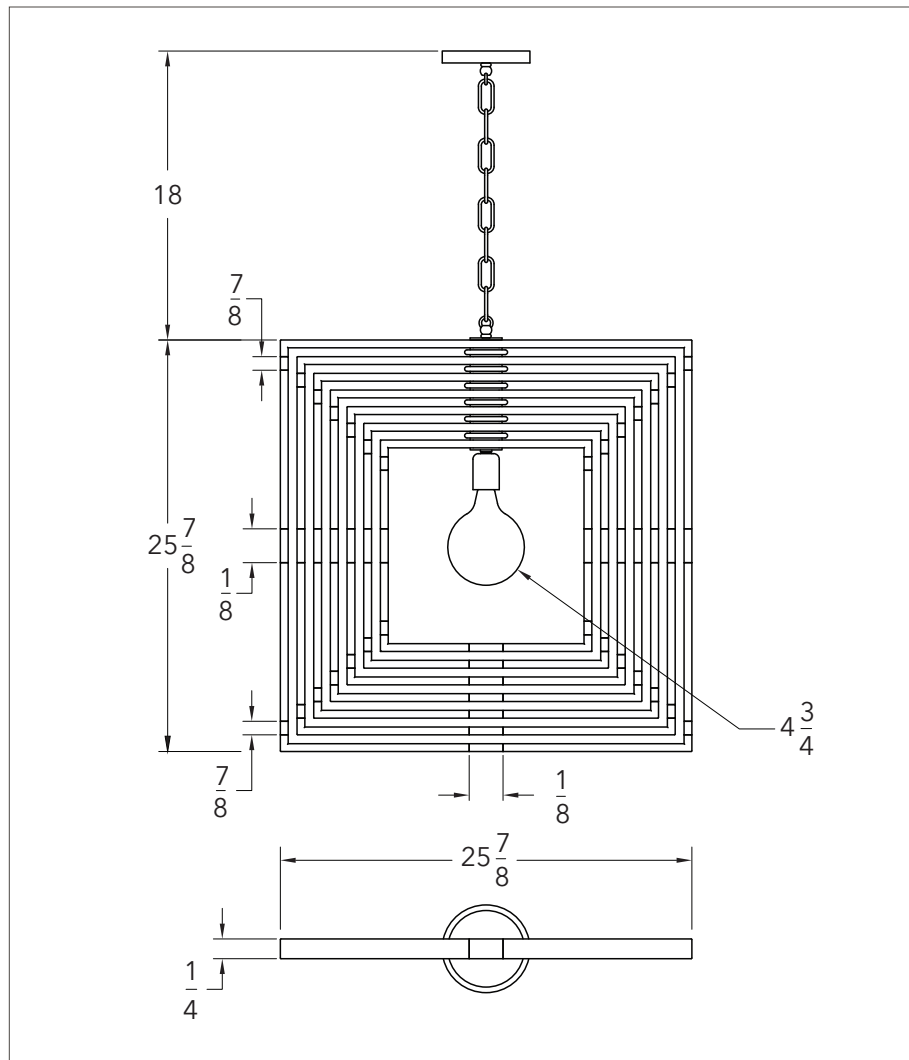

Pretty Square 26 - Drop Mount

Pendant

Dimensions: 25.875"

Weight:

Chain Drop

Extension:

Standard 18" length.

*Need more chain?

Please inquire, sold by 12" increments.

Bulb Size:

Medium Base E26 / G16 / G16.5 / G40 2" - 4.75"

Bulb Quantity:

1 Bulb

Certifications:

- UL listed for damp locations
- Wiring for 220 EU installation is available
- FR treatment available