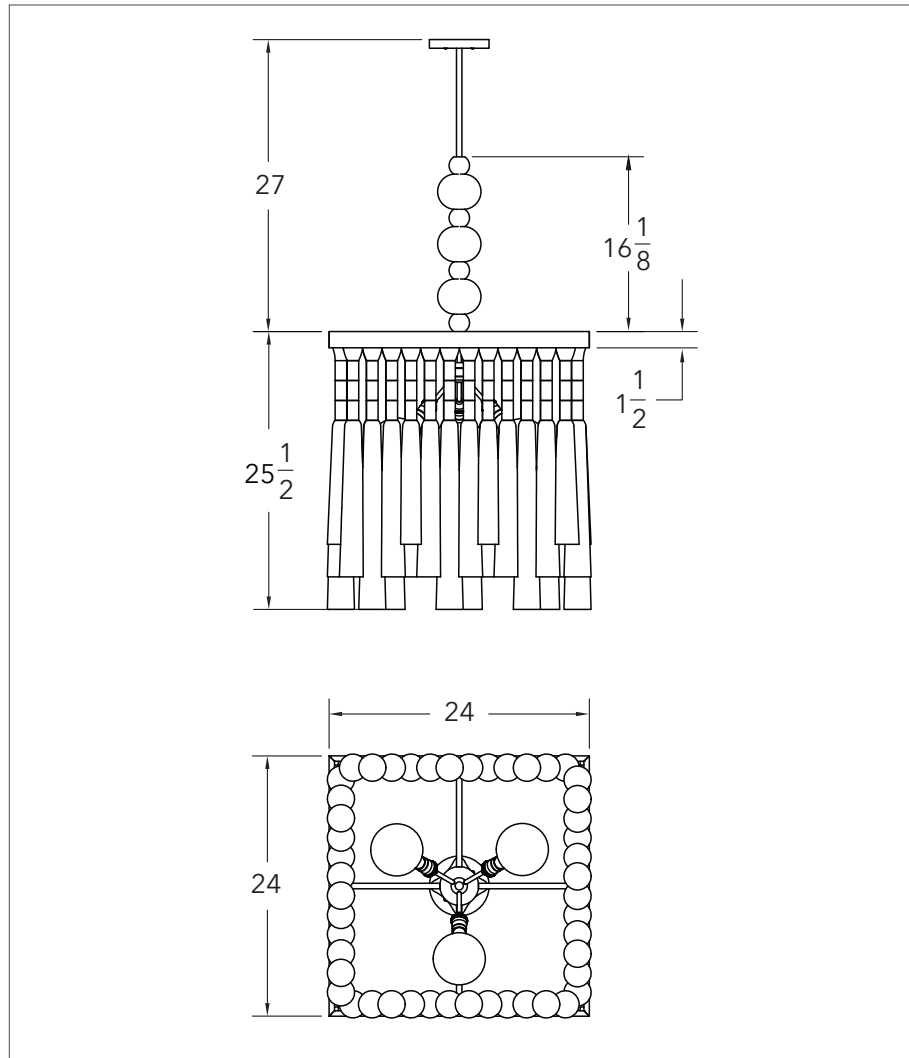

## Sabine 36 - OG Staggered

### Chandelier

Dimensions: Frame - 36"W x 36D  
Longest Tassel Length - 25.5"

Weight:

Drop Bar: Standard 27" length

Bulb Size: Medium Base E26 / G40, 4.75"

Bulb Quantity: 3 bulbs