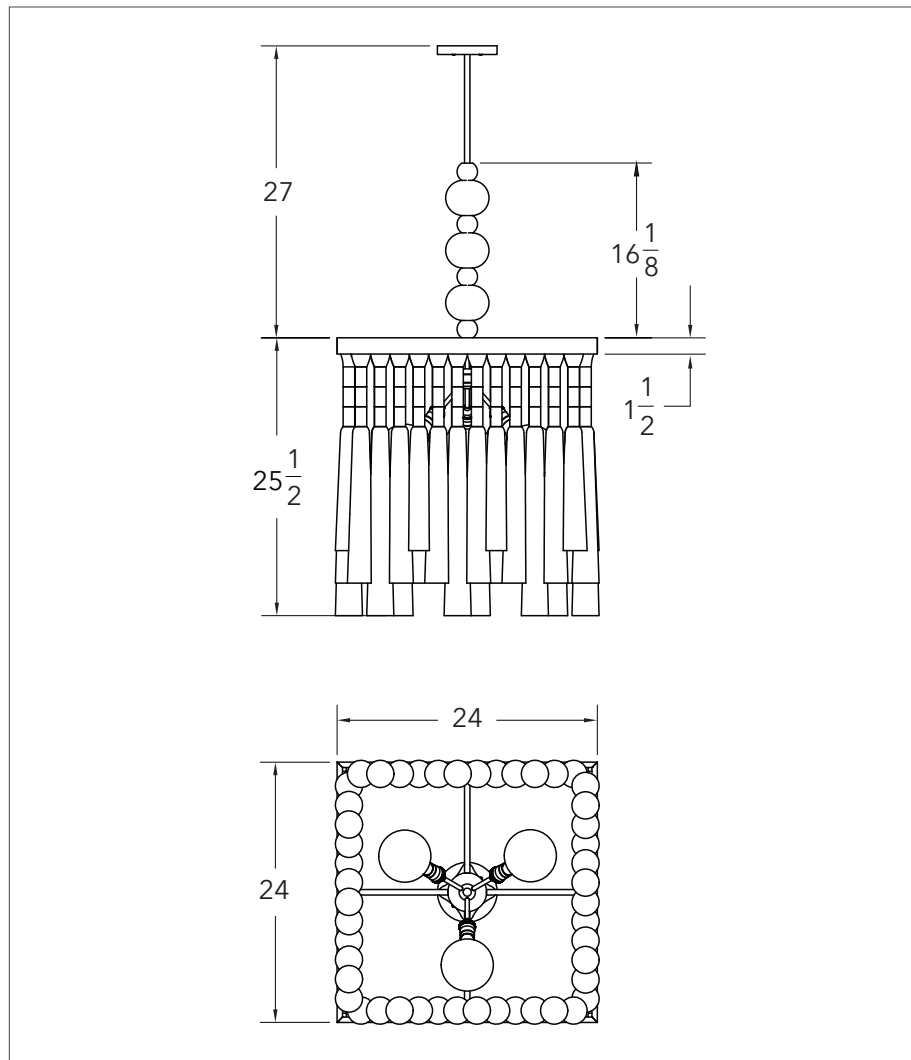

### Chandelier

Dimensions: Frame - 24"W x 24D  
Longest Tassel Length - 25.5"

Weight:

Drop Bar: Standard 27" length

Bulb Size: Medium Base E26 / G40, 4.75"

Bulb Quantity: 3 bulbs