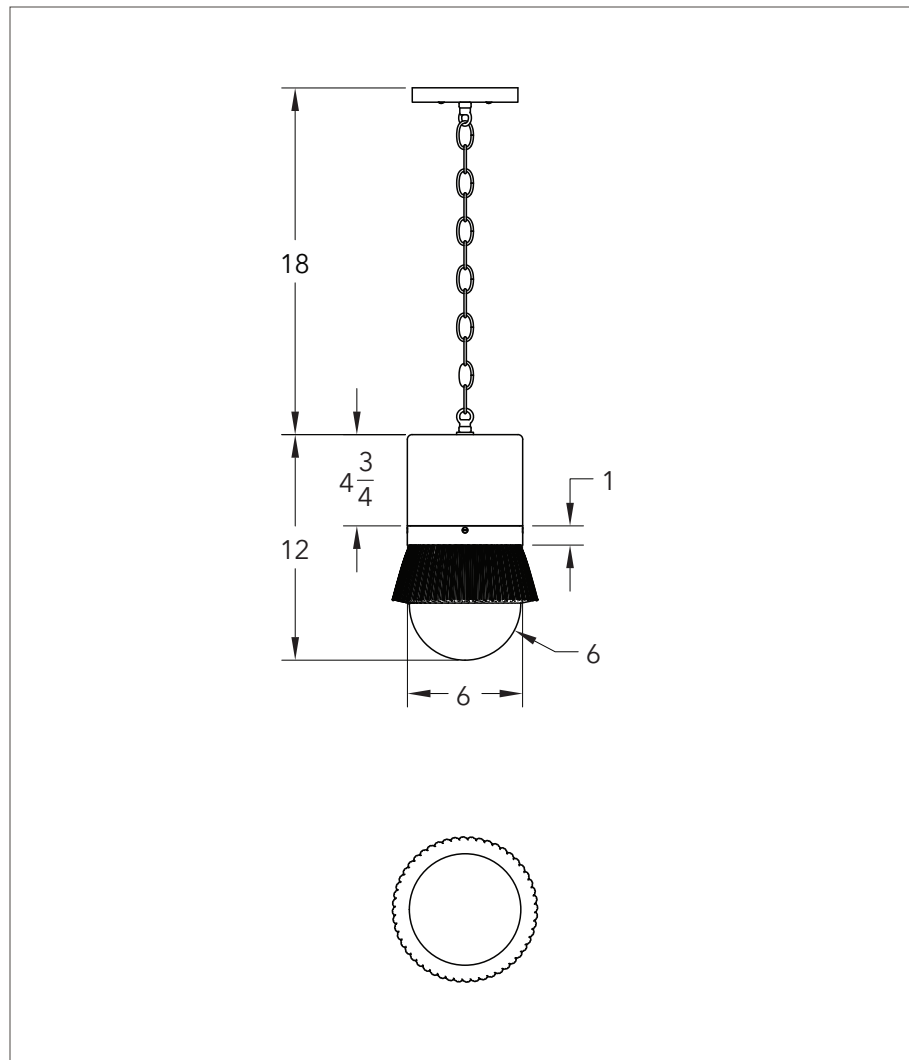

### Pendant

Dimensions: Diameter 6"  
Length 12"  
Glass Ball Shade 6"

Weight:

Chain Drop Extension: Standard 18" length.  
\*Need more chain?  
Please inquire, sold by 12" increments.

Bulb Size: Medium Base E26 / G16, G16.5 2"