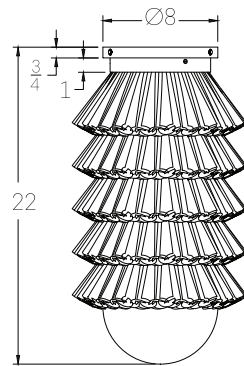

## Joshua Tree Single 22 - Flush Mount

Pendant

Dimensions: 8" diameter x 22"h

Weight:

Bulb Size: Medium Base E26 / G16 / 16.5 2"- 3"

Bulb Quantity: 1 bulb per individual flush mount light fixture

Certifications: