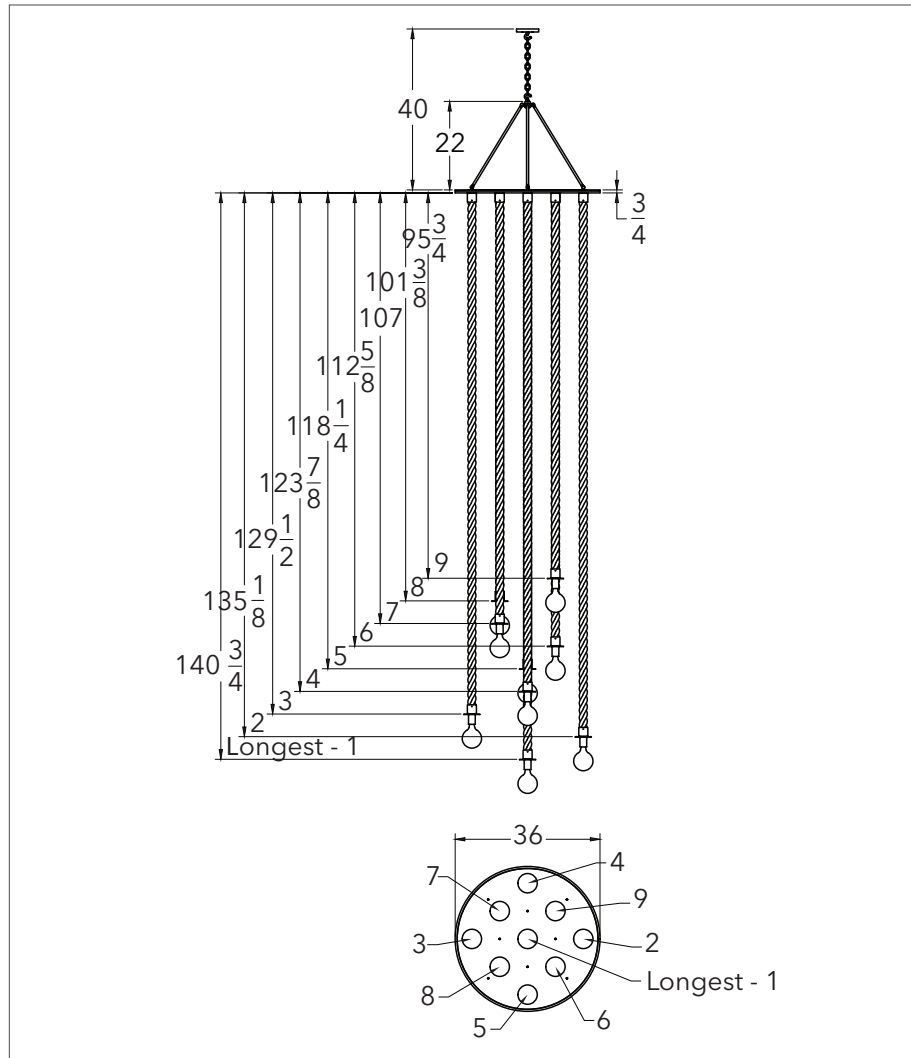

Isabella 36 - Drop Mount

Chandelier

Dimensions

Wood Disc: Diameter 36"
 Rope Drops: Diameter 2"

Weight:

Chain: Standard 18"
 Extension: *Need more chain?
 Please inquire, sold by 12" increments.

Bulb Size: Medium Base E26 / G40 4.75" - 5"

Bulb Quantity: 1 bulb per drop, total 9 bulbs

Certifications:

- UL listed for damp locations
- Wiring for 220 EU installation is available
- FR treatment available

Make this Isabella 36 your own!

- See our standard material and colors
- Custom capabilities available, please inquire