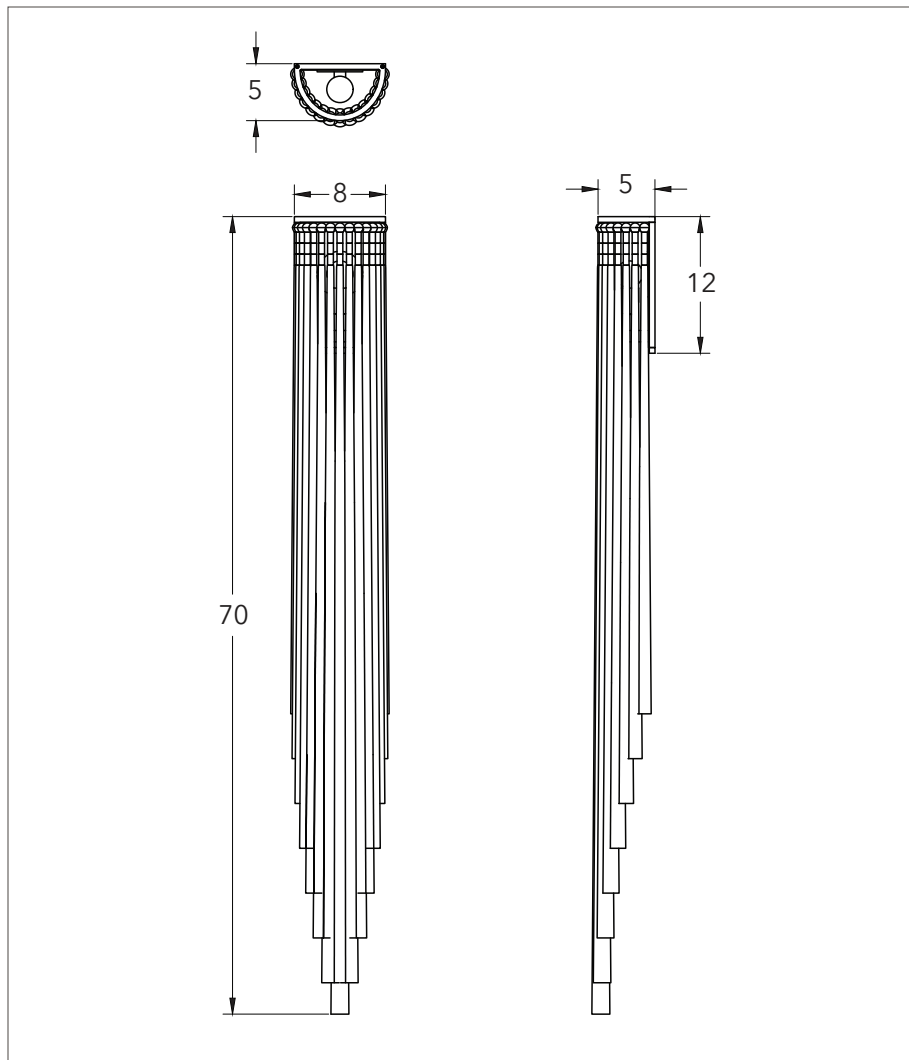

Dawn 70 - OG Tassel with Vee Edge

Sconce

Dimensions

Overall	8" w x 70" h x 5" d
Frame	8" w x 12" h x 5"
Projection	5"

Weight:

Bulb Size: Medium Base E26 / G16.5 2"

Bulb Quantity: 1 bulb

Certifications: