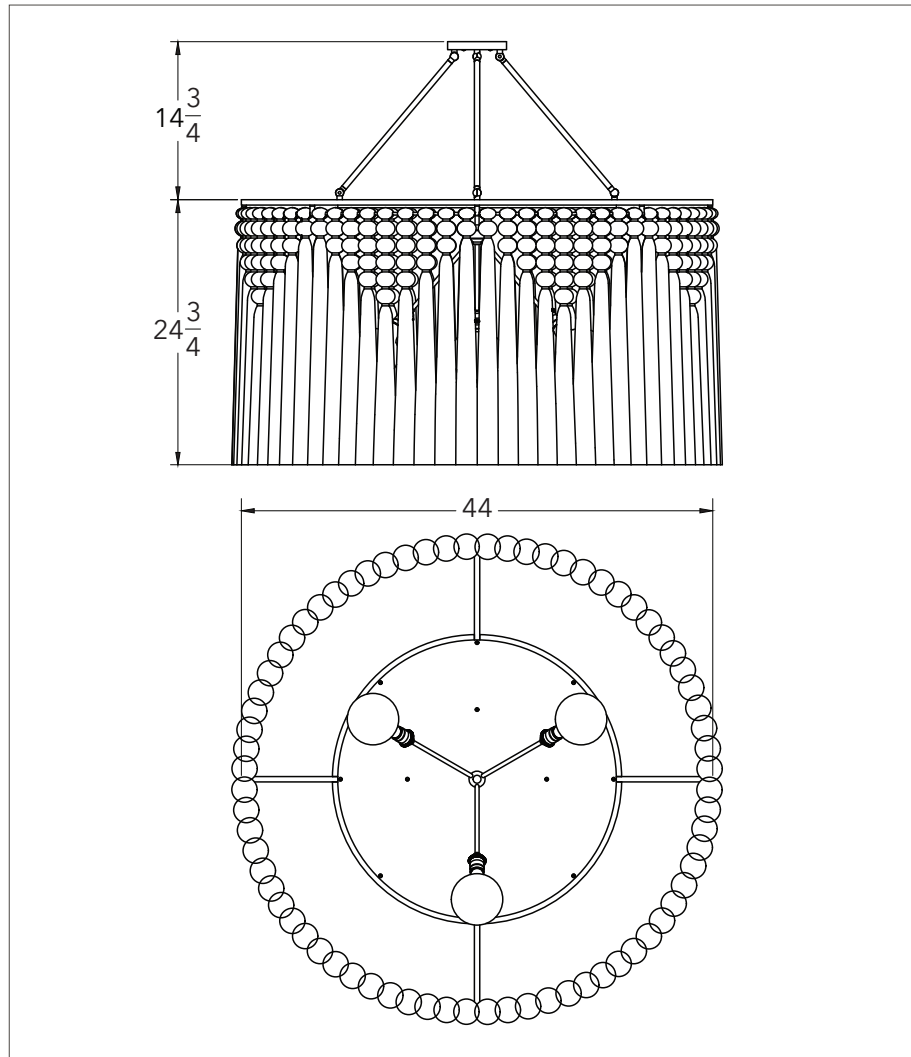

Dawn 44 - Spun Pearl Vee

Chandelier

Dimensions: Diameter 44"
Tassel Length 24.75"

Weight: 65 lbs.

Drop Bars: Standard 14.75"
Minimum Height 8.5"
Maximum Height 30"

Chain Extension: Standard 18"
*Need more chain?
Please inquire, sold by 12" increments.

Bulb Size: Medium Base E26 / G40 4.75"

Bulb Quantity: 3 bulbs

Certifications:

- UL listed for damp locations
- Wiring for 220 EU installation is available
- FR treatment available

Make this Dawn 44 your own!