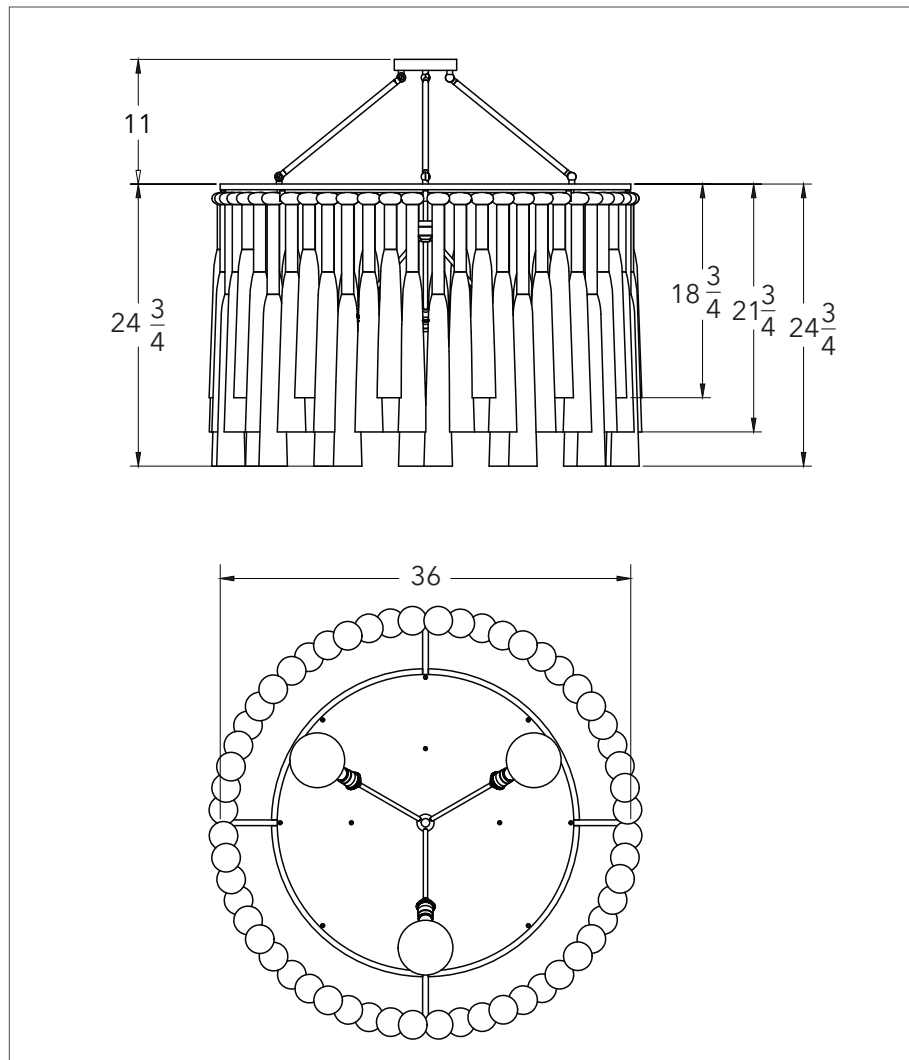

Dawn 36 - Staggered all the Way

Chandelier

Dimensions: Diameter 36"
Tassel Length 24.75"

Weight: 60 lbs.

Drop Bars: Standard 11"
Minimum Height 8.5"
Maximum Height 30"

Chain Extension: Standard 18"
*Need more chain?
Please inquire, sold by 12" increments.

Bulb Size: Medium Base E26 / G40 4.75"

Bulb Quantity: 3 bulbs

Certifications:

- UL listed for damp locations
- Wiring for 220 EU installation is available
- FR treatment available

Make this Dawn 36 your own!