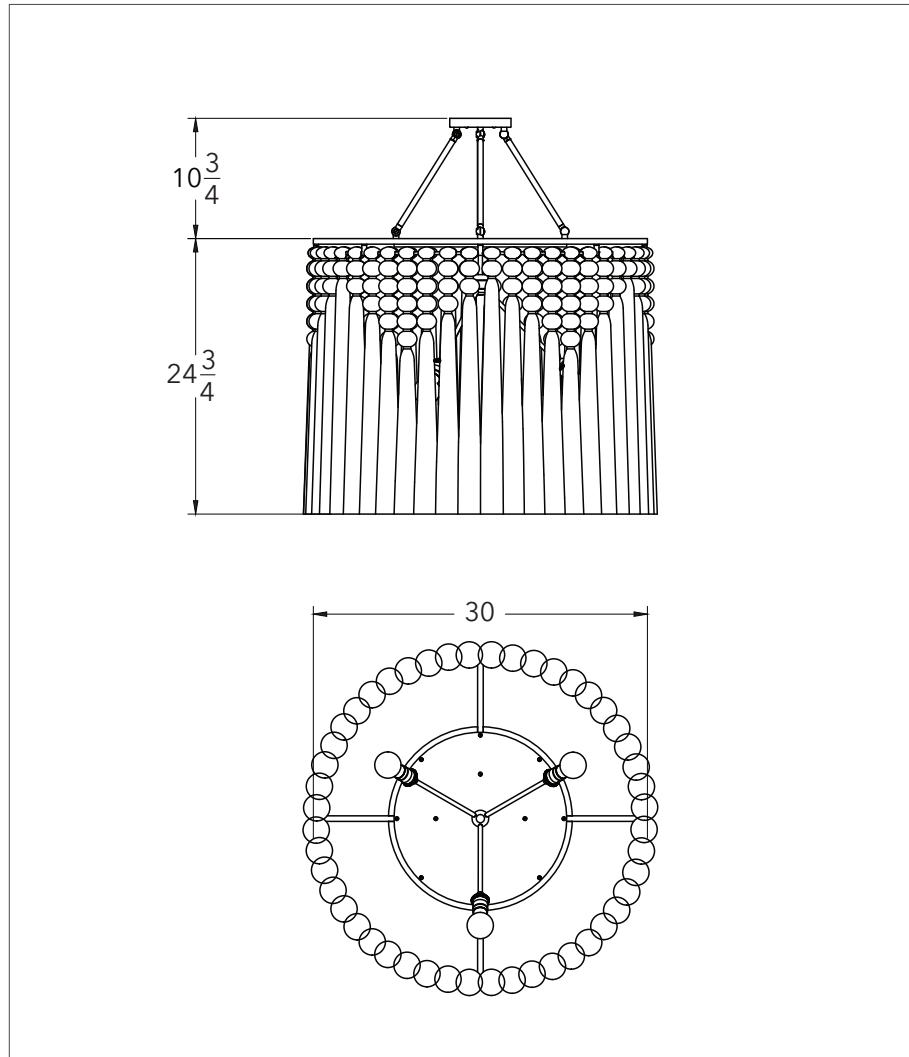

Dawn 30 - Spun Pearl Vee

Chandelier

Dimensions: Diameter 30"
Tassel Length 24.75"

Weight: 42 lbs.

Drop Bars: Standard 10.75"
Minimum Height 5.38"
Maximum Height 19"

Chain Extension: Standard 18"
*Need more chain?
Please inquire, sold by 12" increments.

Bulb Size: Medium Base E26 / G16.5 3"

Bulb Quantity: 3 bulbs

Certifications:

- UL listed for damp locations
- Wiring for 220 EU installation is available
- FR treatment available

Make this Dawn 30 your own!