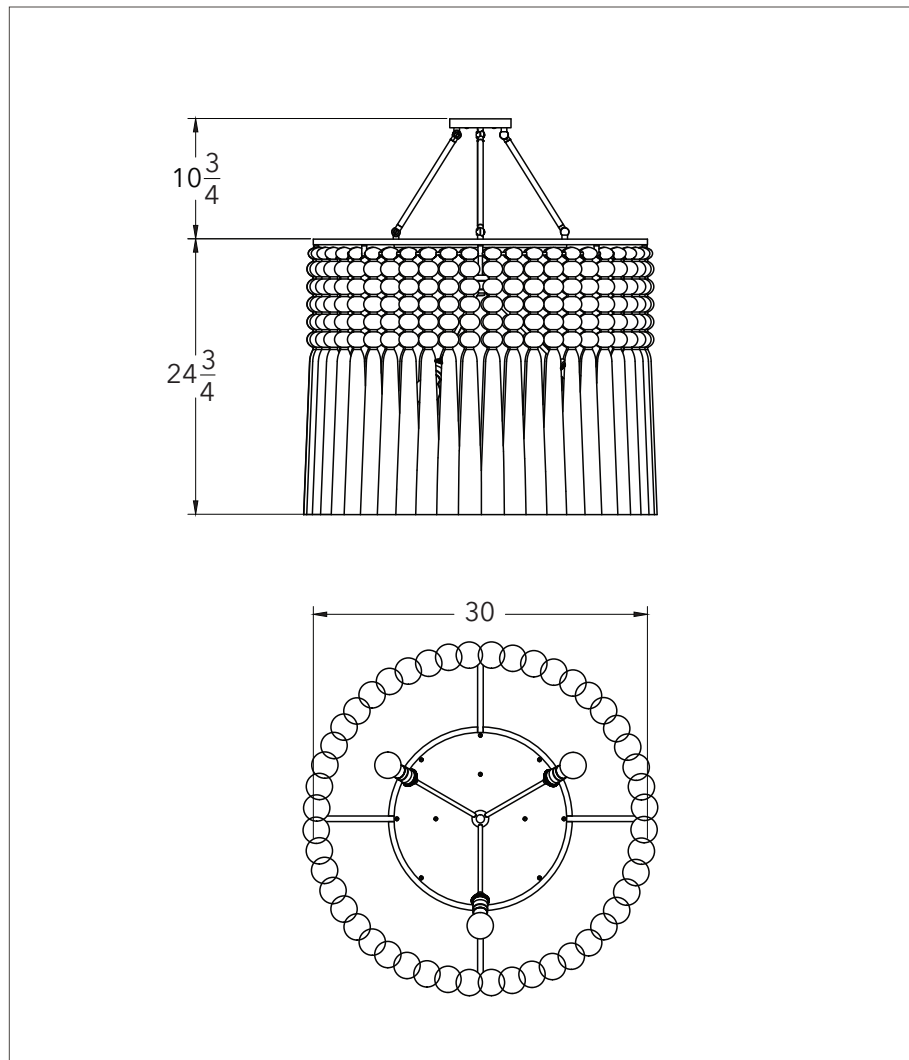

Dawn 30 - Spun Pearl Uniform

Chandelier

Dimensions: Diameter 30"
Tassel Length 24.75"

Weight: 50 lbs.

Drop Bars: Standard 10.75"
Minimum Height 5.38"
Maximum Height 19"

Chain Extension: Standard 18"
*Need more chain?
Please inquire, sold by 12" increments.

Bulb Size: Medium Base E26 / G16.5 3"

Bulb Quantity: 3 bulbs

Certifications:

- UL listed for damp locations
- Wiring for 220 EU installation is available
- FR treatment available

Make this Dawn 30 your own!