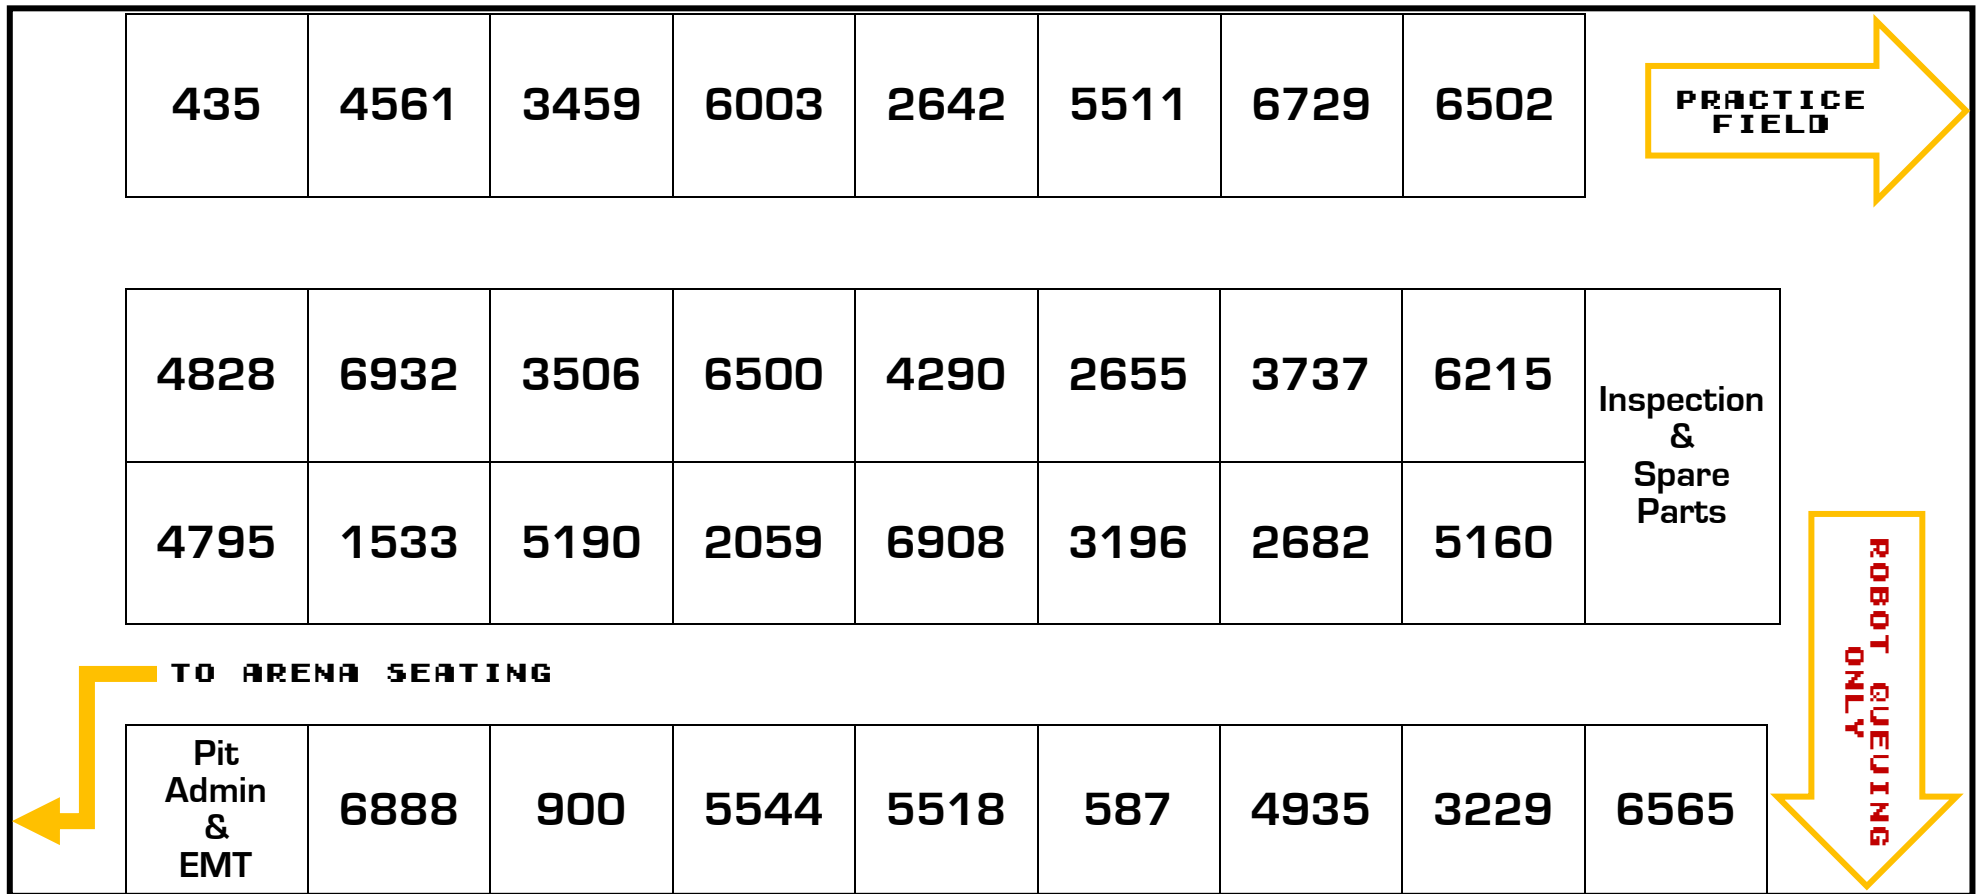

**FIRST NORTH CAROLINA STATE CHAMPIONSHIP  
@ CAMPBELL UNIVERSITY**

**PIT MAP**

**PIT REMINDERS:**

- Safety Glasses must be worn at ALL times
- Only closed-toe/ Closed-heel shoes
- No Running!
- No Food or Drink
- Safety FIRST!