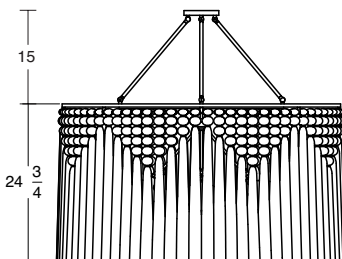

DAWN CHANDELIER

44" CEILING LAMP

- 44" outer diameter.
- Wood disc available in solid walnut or quarter sawn white oak with distressed finish. Custom wood finishes available.
- Frame is solid brass and available in 3 different hand-applied patina finishes - golden brass, antique nickel or oiled bronze.
- 15" ceiling drop is standard, custom drops available - 12" to 76" at no charge, larger drops please enquire when ordering. Drops larger than 24" are available with a single chain, see separate line sheet.
- Tassels are linen and trimmed level to 24 3/4" length. FR 701 treatment available. Solution dyed acrylic available for outdoor or high traffic areas.
- Various tassel styles, custom length and color available.
- UL Listed for damp locations, triple standard medium base bulb, 60w max. Custom wiring options available. 220V for EU installations.

44" CEILING LAMP

SPUN PEARL TASSELS

- 44" outer diameter.
- Wood disc available in solid walnut or quarter sawn white oak with distressed finish. Custom wood finishes available.
- Frame is solid brass and available in 3 different hand-applied patina finishes - golden brass, antique nickel or oiled bronze.
- 15" ceiling drop is standard, custom drops available - 12" to 76" at no charge, larger drops please enquire when ordering. Drops larger than 24" are available with a single chain, see separate line sheet.
- Tassels are linen and trimmed level to 24 3/4" length. FR 701 treatment available. Solution dyed acrylic available for outdoor or high traffic areas.
- Various tassel styles, custom length and color available.
- UL Listed for damp locations, triple standard medium base bulb, 60w max. Custom wiring options available. 220V for EU installations.