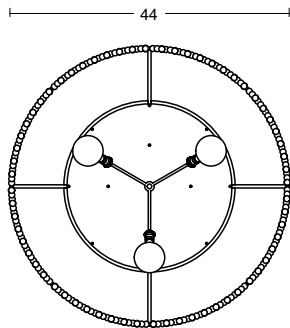

DAWN CHANDELIER

44" CEILING LAMP

- 44" outer diameter.
- Wood disc available in solid walnut or quarter sawn white oak with distressed finish. Custom wood finishes available.
- Frame is solid brass and available in 3 different hand-applied patina finishes - golden brass, antique nickel or oiled bronze.
- 15" ceiling drop is standard, custom drops available - 12" to 76" at no charge, larger drops please enquire when ordering. Drops larger than 24" are available with a single chain, see separate line sheet.
- Tassels are linen and trimmed level to 24 3/4" length. FR 701 treatment available. Solution dyed acrylic available for outdoor or high traffic areas.
- Various tassel styles, custom length and color available.
- UL Listed for damp locations, triple standard medium base bulb, 60w max. Custom wiring options available. 220V for EU installations.

44" CEILING LAMP

PENCIL TASSELS

- 44" outer diameter.
- Wood disc available in solid walnut or quarter sawn white oak with distressed finish. Custom wood finishes available.
- Frame is solid brass and available in 3 different hand-applied patina finishes - golden brass, antique nickel or oiled bronze.
- 15" ceiling drop is standard, custom drops available - 12" to 76" at no charge, larger drops please enquire when ordering. Drops larger than 24" are available with a single chain, see separate line sheet.
- Tassels are linen and trimmed level to 24 3/4" length. FR 701 treatment available. Solution dyed acrylic available for outdoor or high traffic areas.
- Various tassel styles, custom length and color available.
- UL Listed for damp locations, triple standard medium base bulb, 60w max. Custom wiring options available. 220V for EU installations.