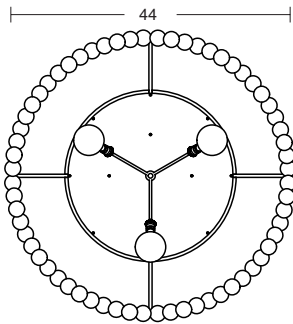

DAWN CHANDELIER

44" CEILING LAMP

- 44" outer diameter.
- Wood disc available in solid walnut or quarter sawn white oak with distressed finish. Custom wood finishes available.
- Frame is solid brass and available in 3 different hand-applied patina finishes - golden brass, antique nickel or oiled bronze.
- 15" ceiling drop is standard, custom drops available - 12" to 76" at no charge, larger drops please enquire when ordering. Drops larger than 24" are available with a single chain, see separate line sheet.
- Tassels are linen and trimmed level to 24 3/4" length. FR 701 treatment available. Solution dyed acrylic available for outdoor or high traffic areas.
- Various tassel styles, custom length and color available.
- UL Listed for damp locations, triple standard medium base bulb, 60w max. Custom wiring options available. 220V for EU installations.

44" CEILING LAMP

SPUN PEARL TASSELS

- 44" outer diameter.
- Wood disc available in solid walnut or quarter sawn white oak with distressed finish. Custom wood finishes available.
- Frame is solid brass and available in 3 different hand-applied patina finishes - golden brass, antique nickel or oiled bronze.
- 15" ceiling drop is standard, custom drops available - 12" to 76" at no charge, larger drops please enquire when ordering. Drops larger than 24" are available with a single chain, see separate line sheet.
- Tassels are linen and trimmed level to 24 3/4" length. FR 701 treatment available. Solution dyed acrylic available for outdoor or high traffic areas.
- Various tassel styles, custom length and color available.
- UL Listed for damp locations, triple standard medium base bulb, 60w max. Custom wiring options available. 220V for EU installations.