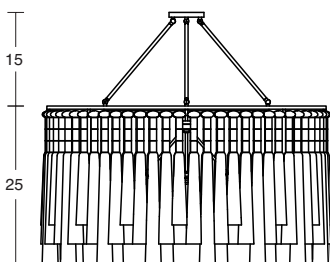

DAWN CHANDELIER

44" CEILING LAMP

- 44" outer diameter.
- Wood disc available in solid walnut or quarter sawn white oak with distressed finish. Custom wood finishes available.
- Frame is solid brass and available in 3 different hand-applied patina finishes - golden brass, antique nickel or oiled bronze.
- 15" ceiling drop is standard, custom drops available - 12" to 76" at no charge, larger drops please enquire when ordering. Drops larger than 24" are available with a single chain, see separate line sheet.
- Tassels are linen and trimmed level to 24 3/4" length. FR 701 treatment available. Solution dyed acrylic available for outdoor or high traffic areas.
- Various tassel styles, custom length and color available.
- UL Listed for damp locations, triple standard medium base bulb, 60w max. Custom wiring options available. 220V for EU installations.

44" CEILING LAMP

SPUN PEARL TASSELS

- 44" outer diameter.
- Wood disc available in solid walnut or quarter sawn white oak with distressed finish. Custom wood finishes available.
- Frame is solid brass and available in 3 different hand-applied patina finishes - golden brass, antique nickel or oiled bronze.
- 15" ceiling drop is standard, custom drops available - 12" to 76" at no charge, larger drops please enquire when ordering. Drops larger than 24" are available with a single chain, see separate line sheet.
- Tassels are linen and trimmed level to 24 3/4" length. FR 701 treatment available. Solution dyed acrylic available for outdoor or high traffic areas.
- Various tassel styles, custom length and color available.
- UL Listed for damp locations, triple standard medium base bulb, 60w max. Custom wiring options available. 220V for EU installations.