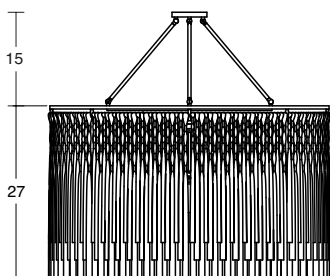

DAWN CHANDELIER

44" CEILING LAMP

- 44" outer diameter.
- Wood disc available in solid walnut or quarter sawn white oak with distressed finish. Custom wood finishes available.
- Frame is solid brass and available in 3 different hand-applied patina finishes - golden brass, antique nickel or oiled bronze.
- 15" ceiling drop is standard, custom drops available - 12" to 76" at no charge, larger drops please enquire when ordering. Drops larger than 24" are available with a single chain, see separate line sheet.
- Tassels are linen and trimmed level to 24 3/4" length. FR 701 treatment available. Solution dyed acrylic available for outdoor or high traffic areas.
- Various tassel styles, custom length and color available.
- UL Listed for damp locations, triple standard medium base bulb, 60w max. Custom wiring options available. 220V for EU installations.

44" CEILING LAMP

PENCIL TASSELS

- 44" outer diameter.
- Wood disc available in solid walnut or quarter sawn white oak with distressed finish. Custom wood finishes available.
- Frame is solid brass and available in 3 different hand-applied patina finishes - golden brass, antique nickel or oiled bronze.
- 15" ceiling drop is standard, custom drops available - 12" to 76" at no charge, larger drops please enquire when ordering. Drops larger than 24" are available with a single chain, see separate line sheet.
- Tassels are linen and trimmed level to 24 3/4" length. FR 701 treatment available. Solution dyed acrylic available for outdoor or high traffic areas.
- Various tassel styles, custom length and color available.
- UL Listed for damp locations, triple standard medium base bulb, 60w max. Custom wiring options available. 220V for EU installations.