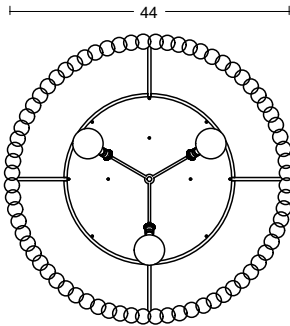

DAWN CHANDELIER

44" CEILING LAMP

- 44" outer diameter.
- Wood disc available in solid walnut or quarter sawn white oak with distressed finish. Custom wood finishes available.
- Frame is solid brass and available in 3 different hand-applied patina finishes - golden brass, antique nickel or oiled bronze.
- 15" ceiling drop is standard, custom drops available - 12" to 76" at no charge, larger drops please enquire when ordering. Drops larger than 24" are available with a single chain, see separate line sheet.
- Tassels are linen and trimmed level to 24 3/4" length. FR 701 treatment available. Solution dyed acrylic available for outdoor or high traffic areas.
- Various tassel styles, custom length and color available.
- UL Listed for damp locations, triple standard medium base bulb, 60w max. Custom wiring options available. 220V for EU installations.

44" CEILING LAMP

SPUN PEARL TASSELS

- 44" outer diameter.
- Wood disc available in solid walnut or quarter sawn white oak with distressed finish. Custom wood finishes available.
- Frame is solid brass and available in 3 different hand-applied patina finishes - golden brass, antique nickel or oiled bronze.
- 15" ceiling drop is standard, custom drops available - 12" to 76" at no charge, larger drops please enquire when ordering. Drops larger than 24" are available with a single chain, see separate line sheet.
- Tassels are linen and trimmed level to 24 3/4" length. FR 701 treatment available. Solution dyed acrylic available for outdoor or high traffic areas.
- Various tassel styles, custom length and color available.
- UL Listed for damp locations, triple standard medium base bulb, 60w max. Custom wiring options available. 220V for EU installations.